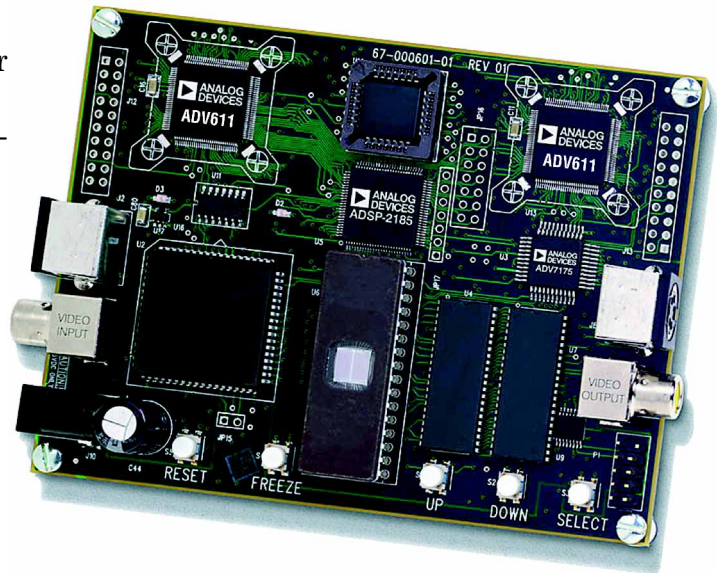

Edge Enhancement and Detection

Since the ADV611/612 use wavelet compression, edges in the image can be enhanced during compression. Furthermore, edges can be easily located within the compressed video field.

Extended Temperature Range

The ADV611 is for commercial applications, while the ADV612 is for extended temperature range industrial applications.

ADV611/ADV612

Typical Application

CCTVpipe Evaluation Board

There is a low cost stand-alone evaluation board for the ADV611 called the CCTVpipe. The CCTVpipe provides a fast, simple and low cost means of evaluating the performance and key feature of the ADV611. The CCTVpipe is available through all authorized Analog Devices sales channels.