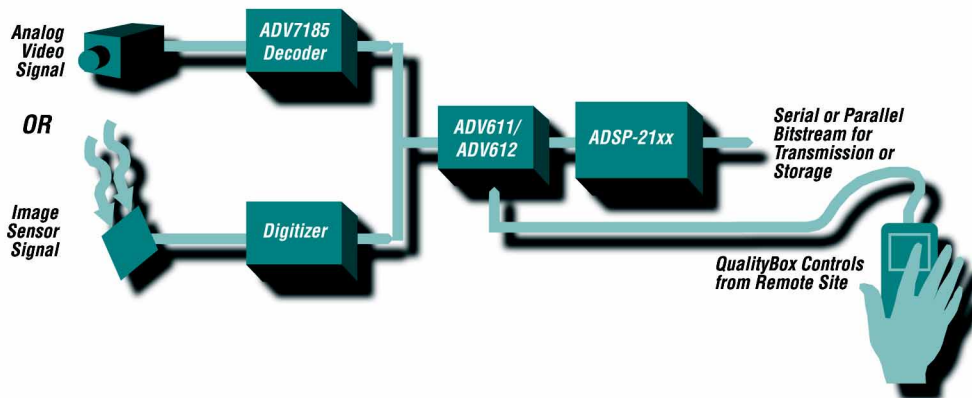

Compression

The ADV611/612 can take an uncompressed video signal (27 Mbytes/sec.) and compress through a broad range from a visually loss less 4:1 all the way to 7500:1. The images to the left could be sent over a 56 kbps modem at greater than 1 frame per second.

Edge Enhancement and Detection

Since the ADV611/612 use wavelet compression, edges in the image can be enhanced during compression. Furthermore, edges can be easily located within the compressed video field.

Extended Temperature Range

The ADV611 is for commercial applications, while the ADV612 is for extended temperature range industrial applications.

ADV611/ADV612

Typical Application

CCTVpipe Evaluation Board

There is a low cost stand-alone evaluation board for the ADV611 called the CCTVpipe. The CCTVpipe provides a fast, simple and low cost means of evaluating the performance and key feature of the ADV611. The CCTVpipe is available through all authorized Analog Devices sales channels.